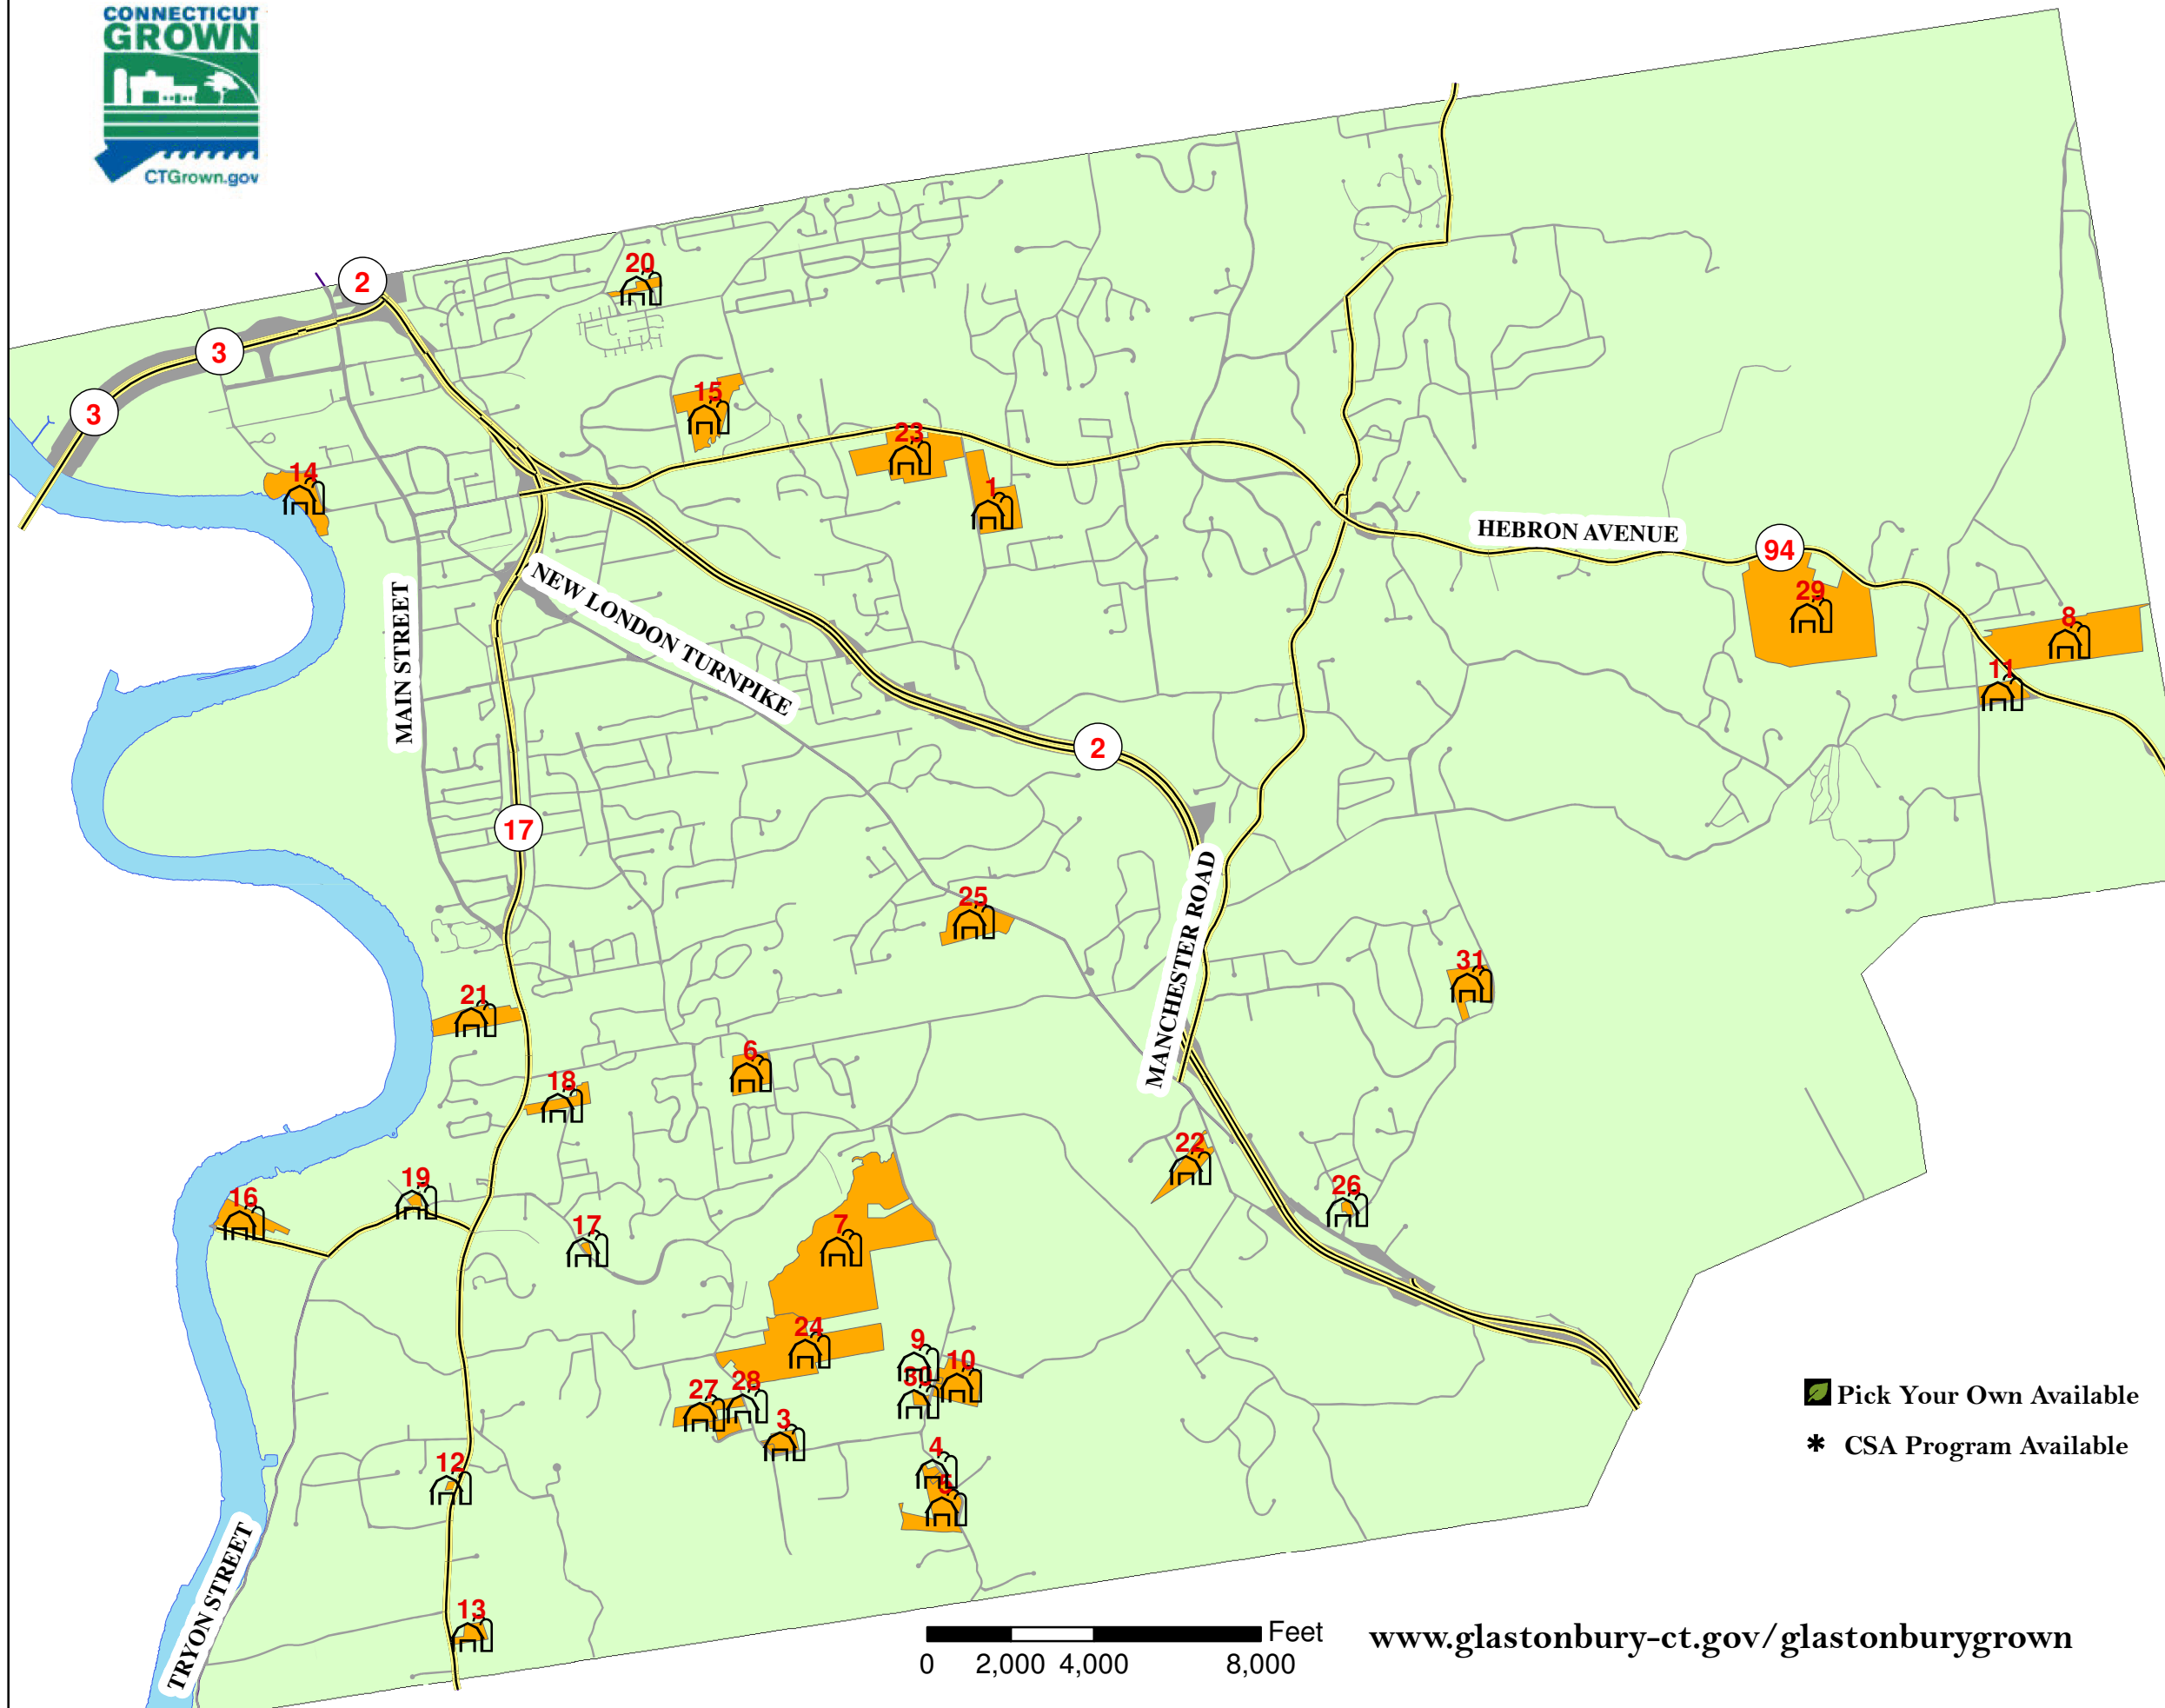

# Glastonbury Grown Buy Local

## GLASTONBURY FARMS

Pick Your Own Available  
 CSA Program Available

[www.glastonbury-ct.gov/glastonburygrown](http://www.glastonbury-ct.gov/glastonburygrown)

LABEL #	ADDRESS	FARM NAME	
1	118 WICKHAM RD	Bednarz Farm	
2	475 MATSON HILL RD	Belltown Hill Orchards Farm Market and Bakery	
3	483 MATSON HILL RD	Belltown Hill Orchards Farm Market and Bakery	
4	101 CLARK HILL RD	Bussa Orchards	
5	LOT W-4 CLARK HILL RD	Bussa Orchards	
6	470 CHESTNUT HILL RD	Carini's Berry Farm	
7	80 WOODLAND ST	Cavanna's Farm	
8	3499 HEBRON AVE	Deercrest Farm	*
9	529 WOODLAND ST	Dondero Orchards LLC	*
10	LOT E-11A WOODLAND ST	Dondero Orchards LLC	*
11	3582 HEBRON AVE	Dondero Orchard's Mountain View Farm	
12	363 MAIN ST	Dzalo Honey	
13	80 MAIN ST	E. Draghi & Sons Farms	
14	300 WELLES ST	Glastonbury Farmers Market	
15	155 ADDISON RD	Gutt Family Farm	
16	LOT N-6A FERRY LN	Horton Farm	
17	235 HOPEWELL RD	Joseph Preli Farm and Vineyard	*
18	1098 MAIN ST	Killam and Bassette Farmstead, LLC	*
19	14 TRYON ST	Killam and Bassette Farmstead, LLC	*
20	535 GRISWOLD ST	Littel Acres	
21	91 WASSUC RD	RiverviewFarms - Robb's Farm / Graceful Acres	
22	1287 MAIN ST	RiverviewFarms - The Old Cider Mill	
23	297 MATSON HILL RD	Rose's Berry Farm	
24	LOT S-54 HEBRON AVE	Rose's Berry Farm	
25	1838 NEW LONDON TPKE	Scott's Orchard and Nursery	
26	49 THOMPSON ST	Thompson Street Farm, LLC	
27	MATSON HILL RD	Walnut Ledge Farm	
28	3006 HEBRON AVE	Wind Hill Community Farm	*
29	45 HI-GAIT FARMS RD	Wind-Gait Farm	
30	615 WOODLAND ST	Woodland Farm LLC	
31	581 THOMPSON ST	Woolly Acres	*